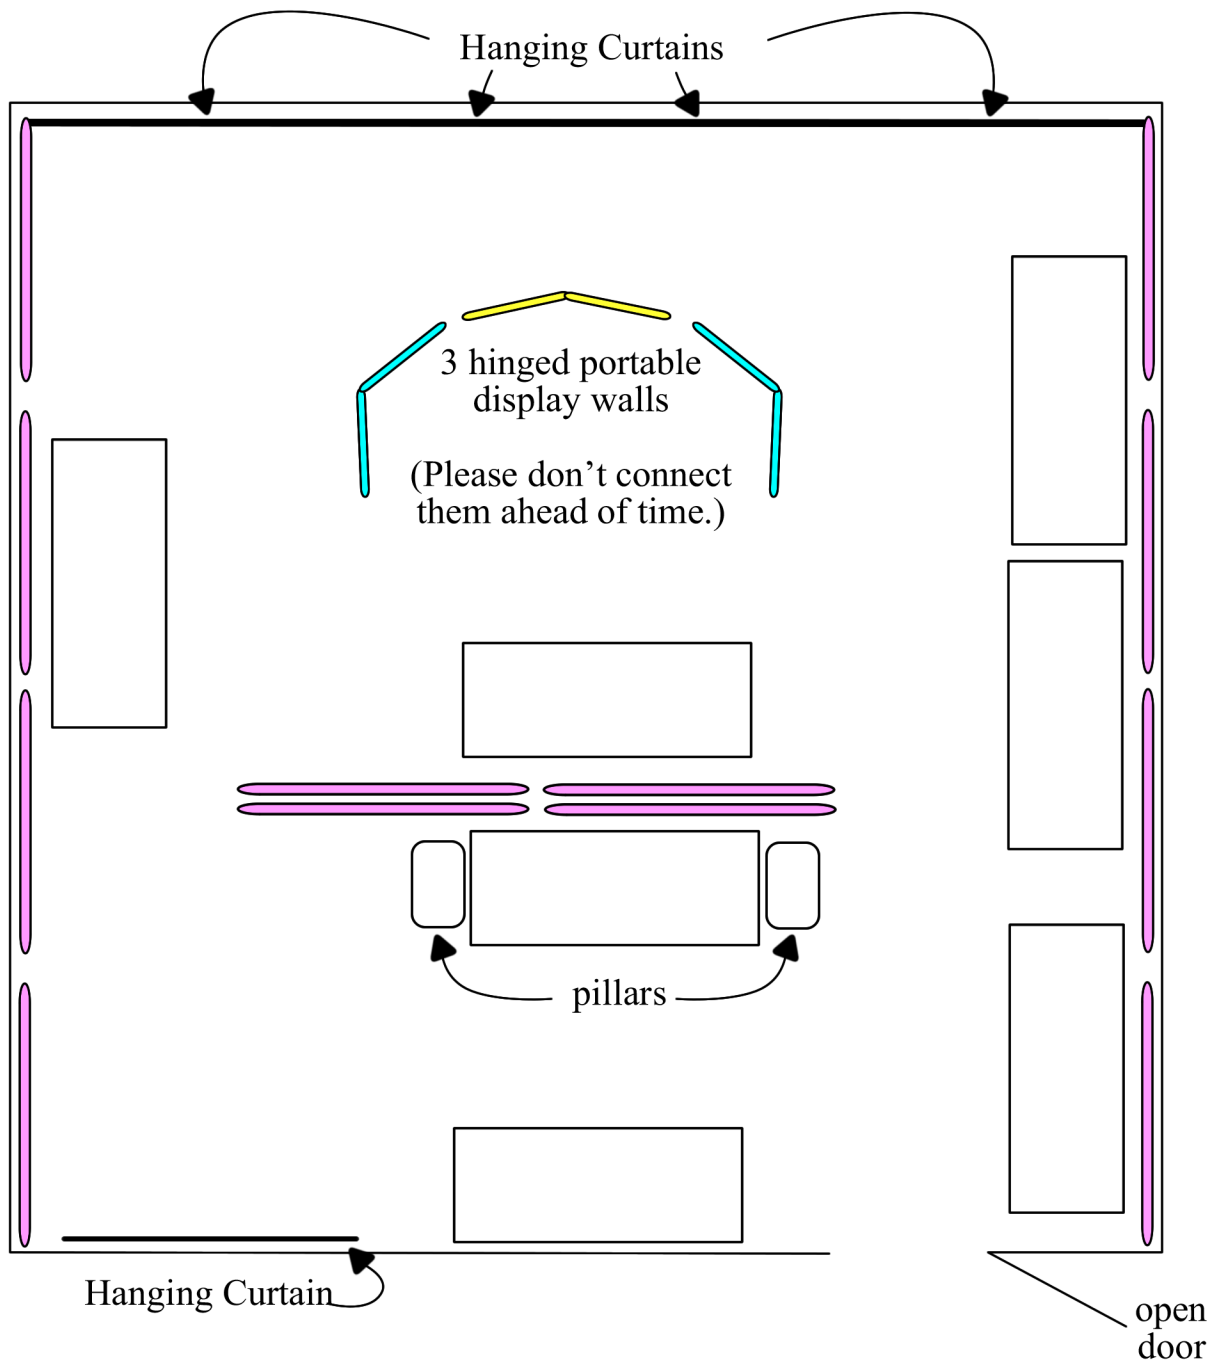

Mountaineer Room Layout for Quilt Show

 Curtains for hanging small quilts
 12? Pipes with Chains for hanging large bed quilts
 7 Tables
 8 chairs
 3 hinged portable display walls